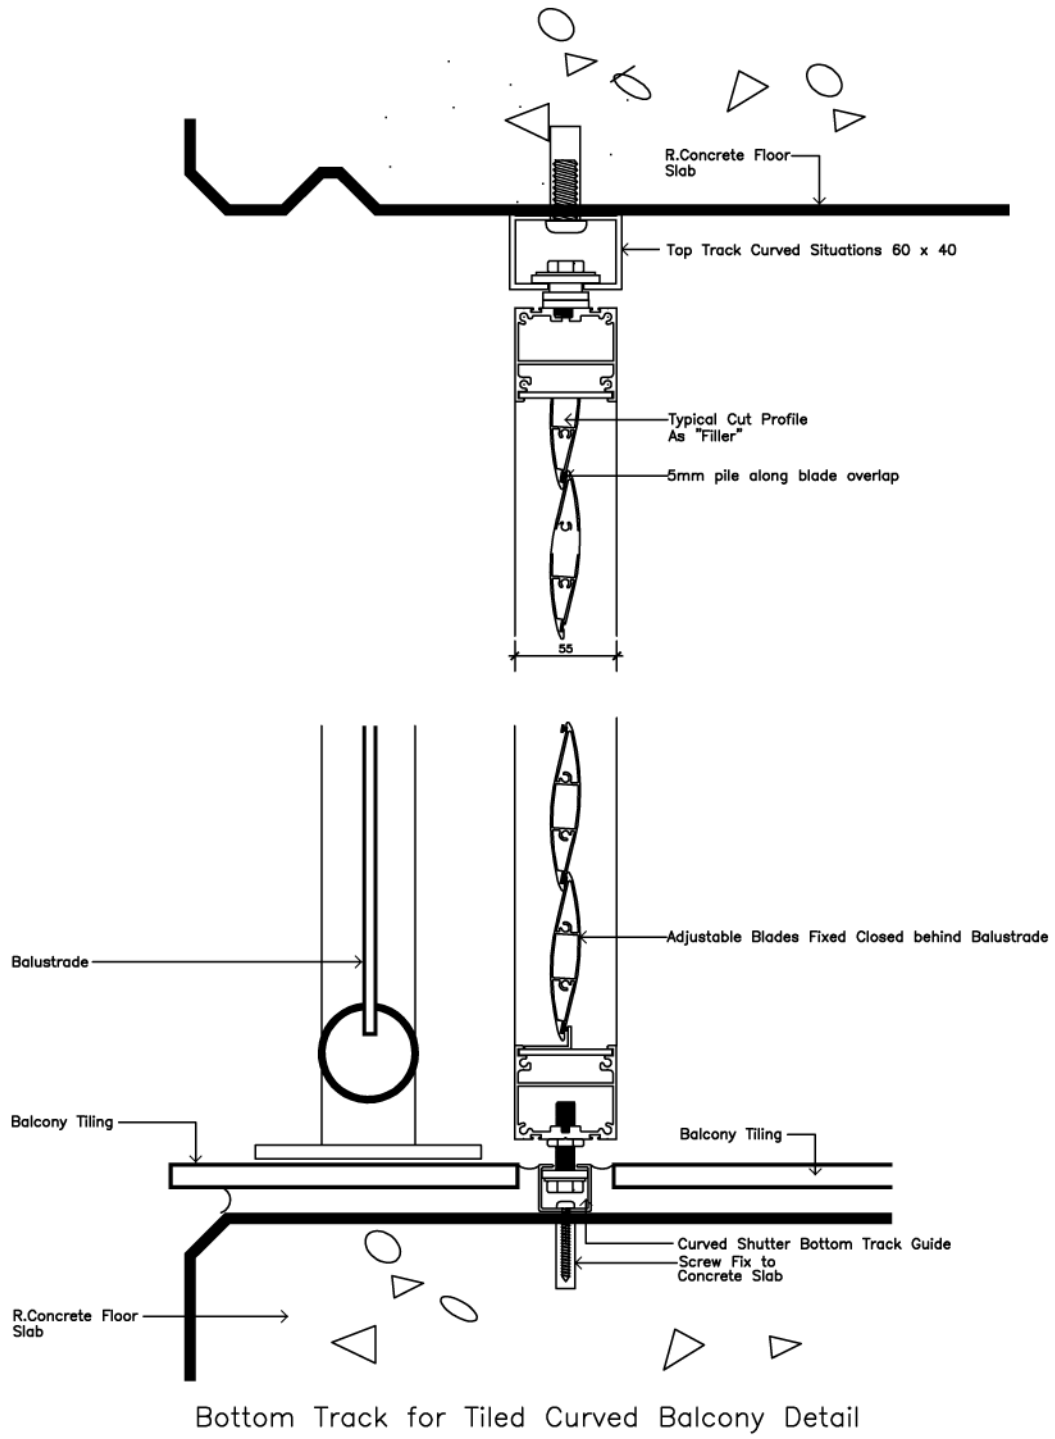

# Cyclone Locking Track Tiled Floor

**Side Profile - 90mm aerofoil blade with tracks in floor**