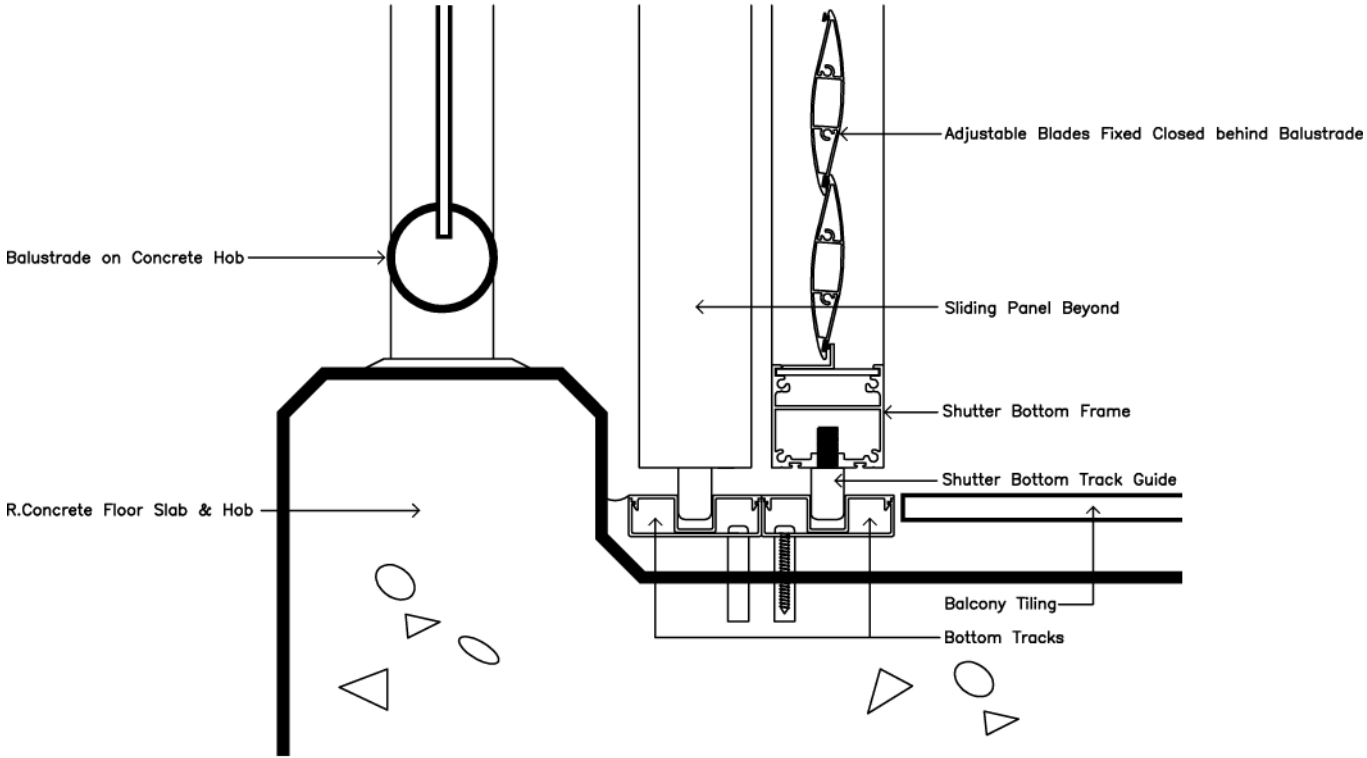

# Standard Track Sliding Layout

**Aerofoil 90mm - Bottom track for tiled balcony & hob detail**