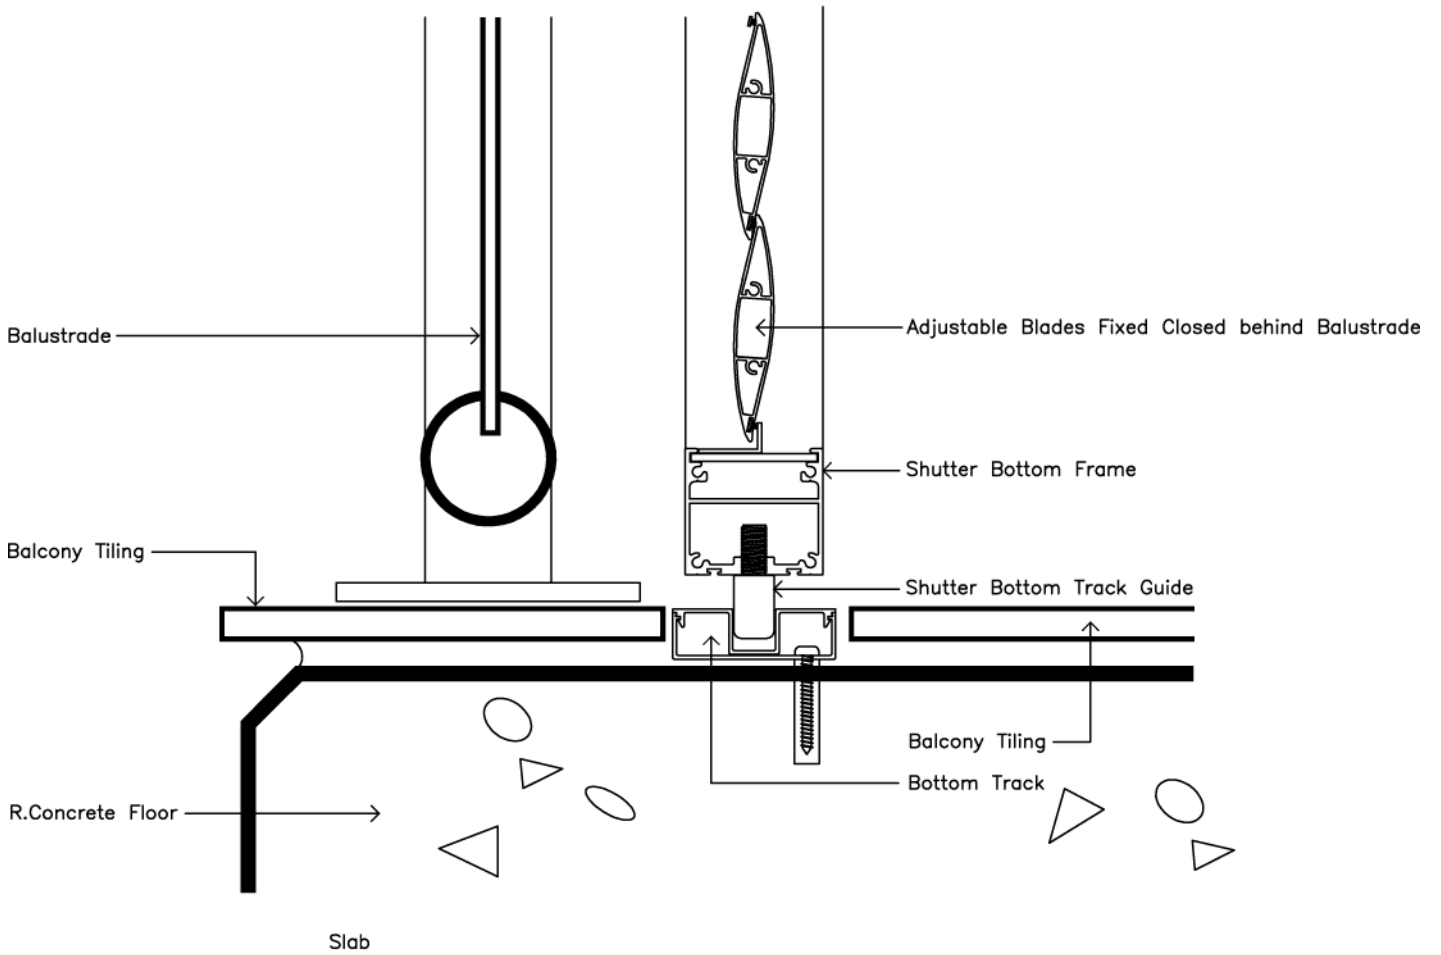

Standard Track

Aerofoil 90mm - Bottom Track for Tiled Balcony Detail